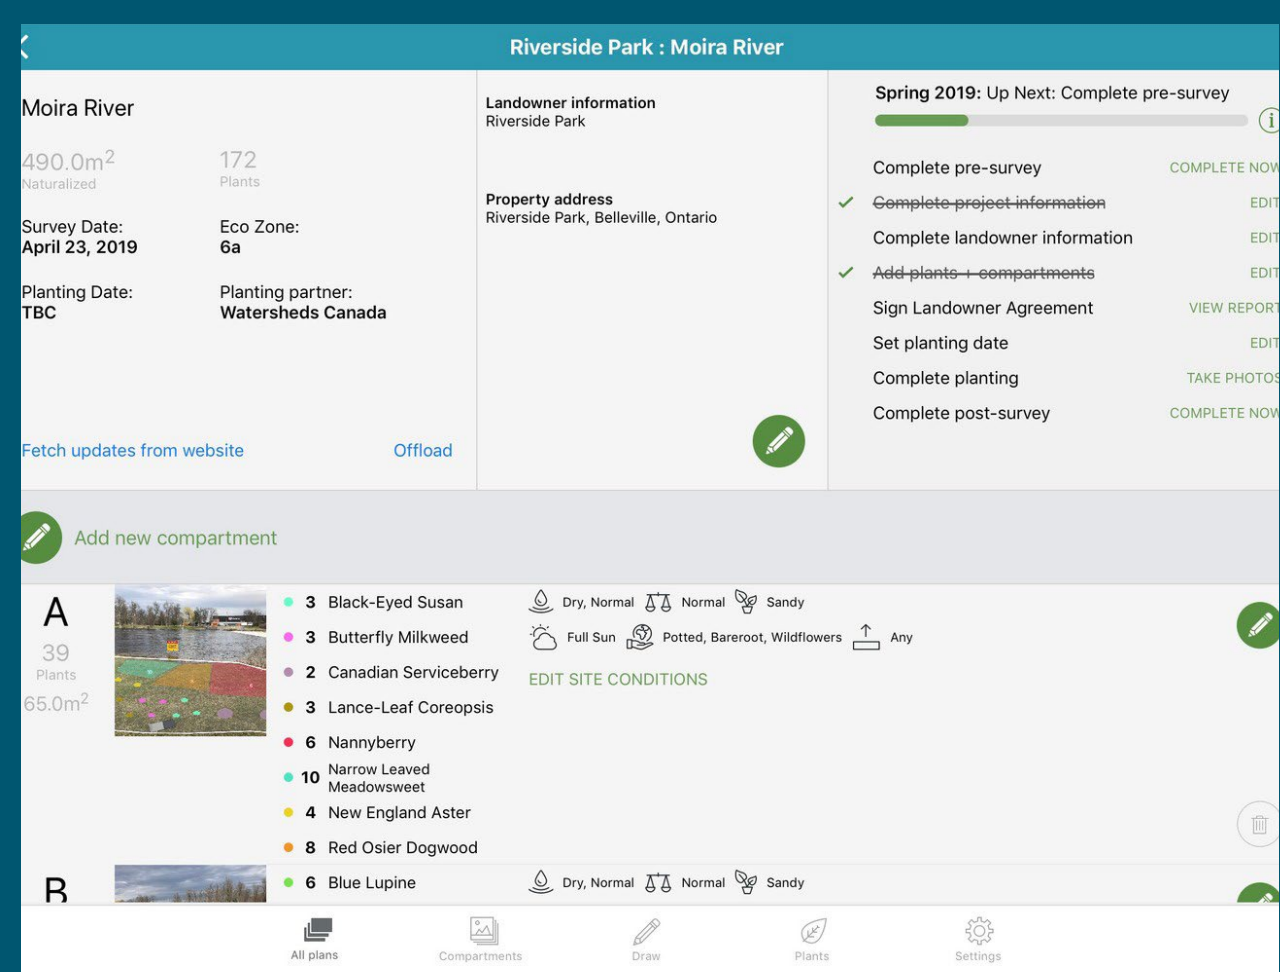

So far:

- Over 90,000 native plants
- Over 177,000m²

Watersheds
C A N A D A

*Develop, test & pilot
in Eastern Ontario*

Natural Edge "program-in-a-box"

- Custom iOS software
- Native Plant Database
- Private Admin system
- Resource guides
- Training & support
- Native plants & materials

Natural Edge iOS App

Native Plant Database

Examples of naturalized shorelines, less than 5 years after planting

Delivery Partners & Funding

- The Land Between (Haliburton Area)
- Muskoka Watershed Council
- Kawartha Lake Stewards Association
- Quinte Conservation
- Junction Creek Stewardship Committee (Sudbury)
- Muskrat Watershed Council (Cobden)
- TD Friends of the Environment Fund
- EcoAction
- Ontario Trillium Foundation
- Great Lakes Local Action Fund
- Ontario Community Environment Fund
- Landowner Contributions
- Various Private Foundations